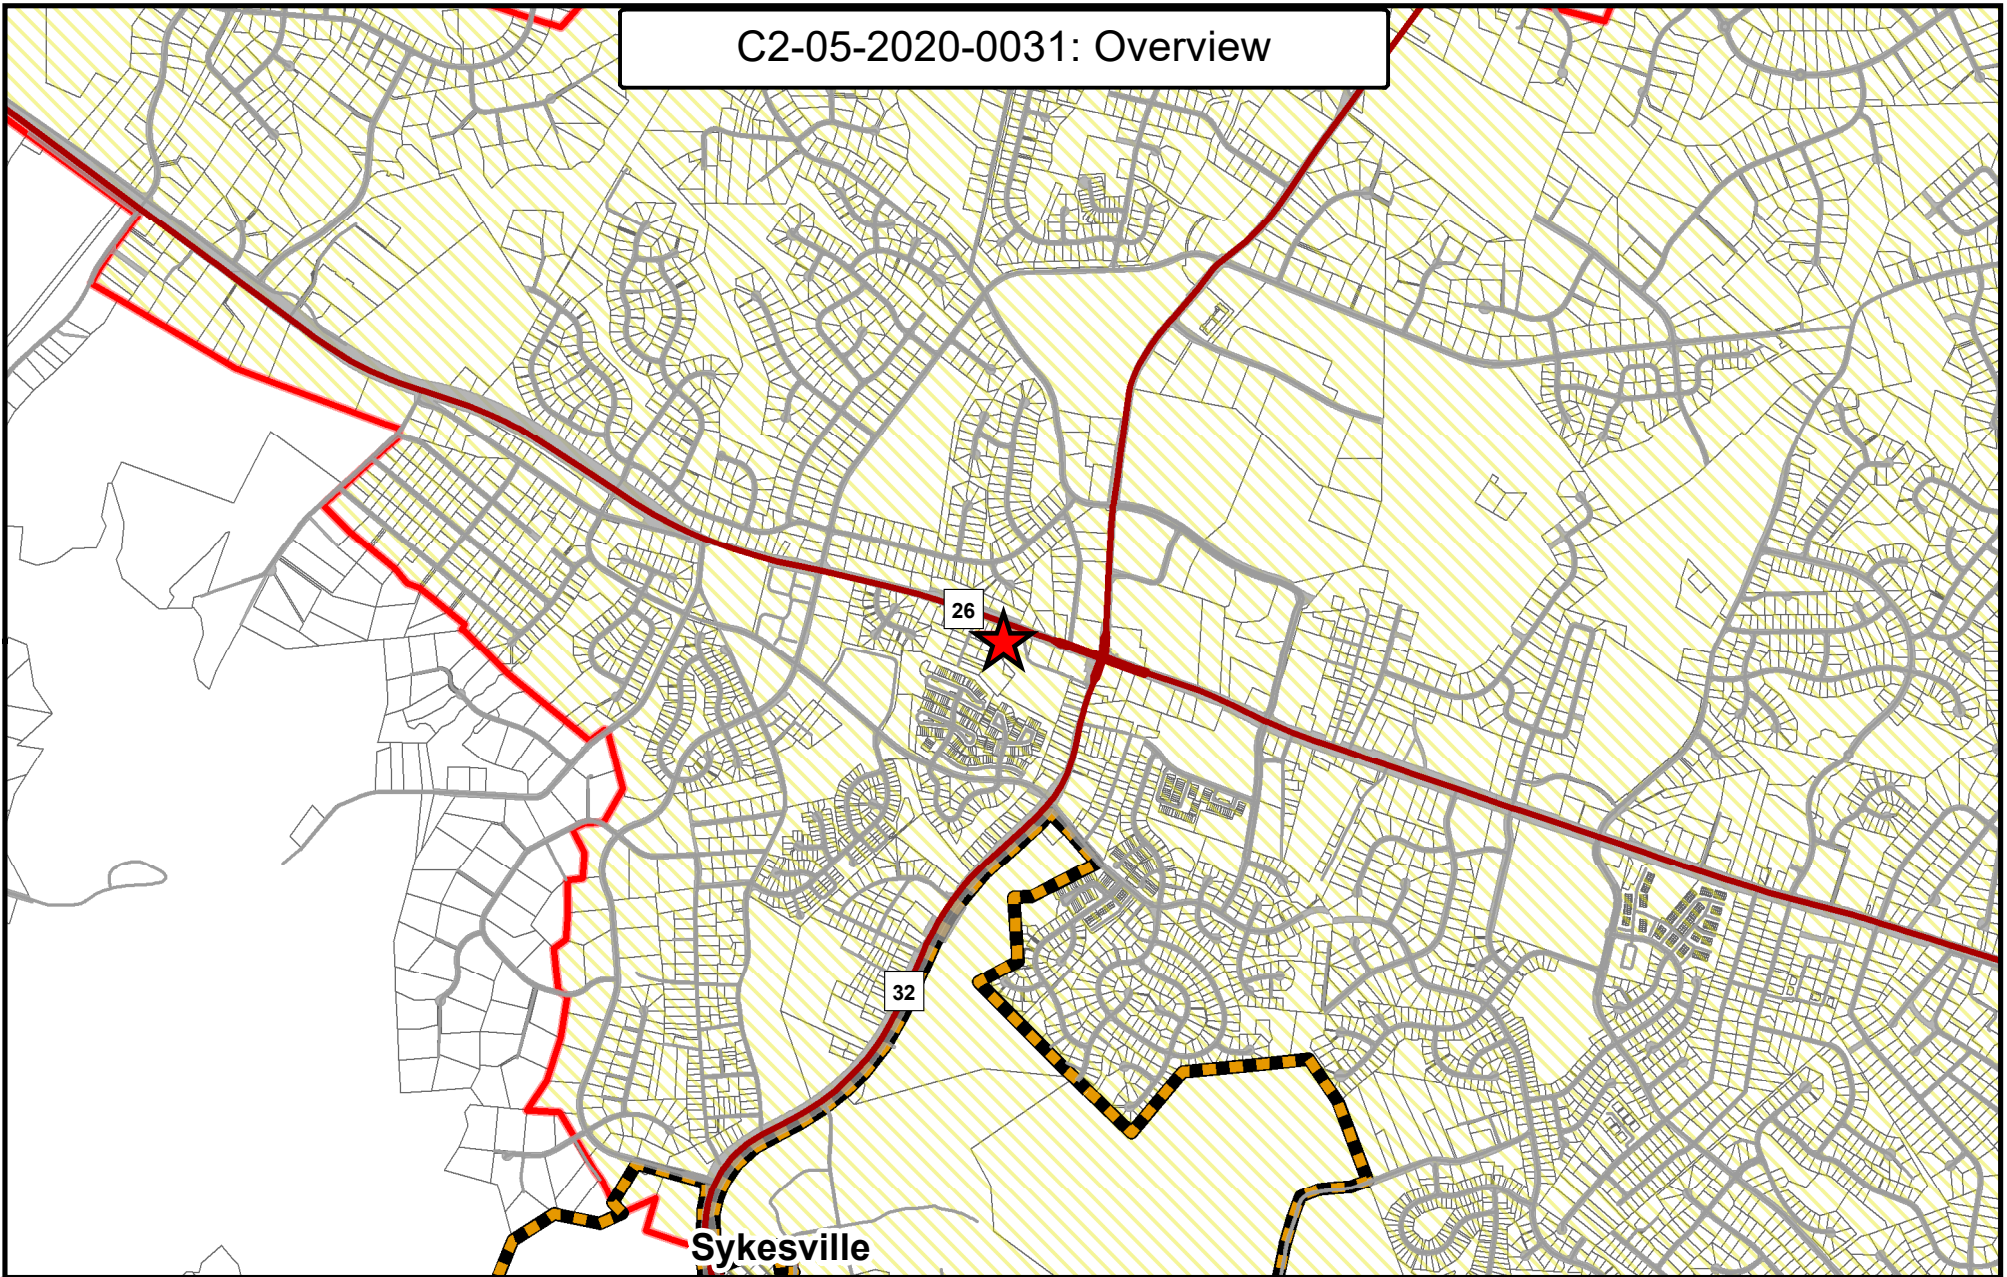

C2-05-2020-0031: Overview

Legend

- C2-05-2020-0031
- Major Roads
- Roads
- County Border
- Growth Area
- Priority Funding Areas
- Property Data
- Corporate Limits

Created by the Carroll County Department of Planning 2/20 (KC)