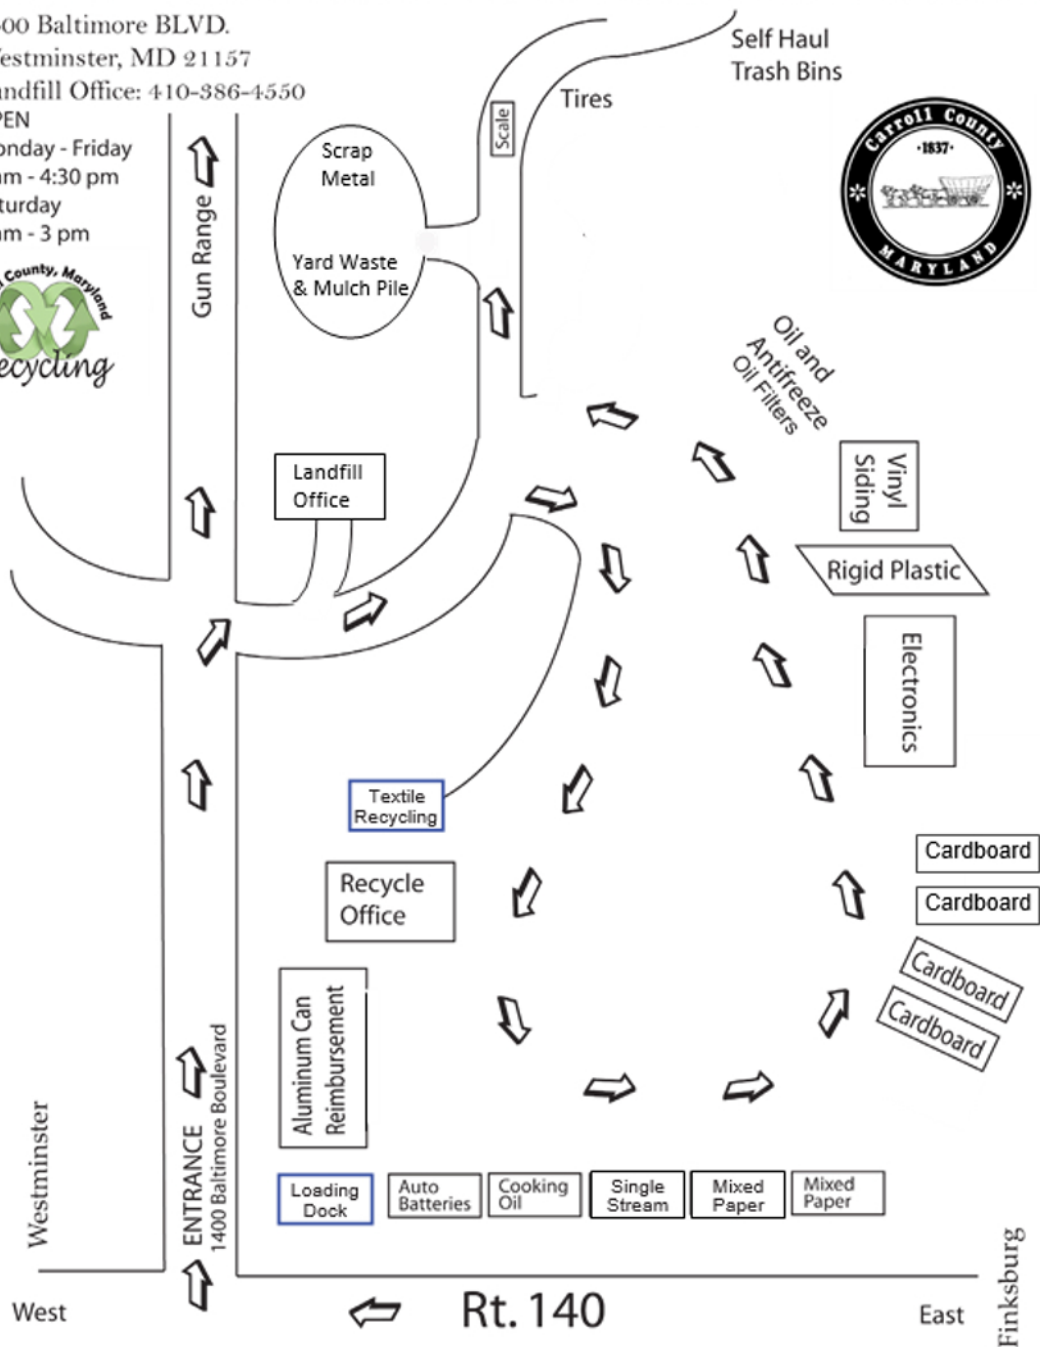

# NORTHERN LANDFILL AND RECYCLING CENTER

1400 Baltimore BLVD.

Westminster, MD 21157

Landfill Office: 410-386-4550

OPEN

Monday - Friday

7 am - 4:30 pm

Saturday

7 am - 3 pm

Westminister

ENTRANCE

1400 Baltimore Boulevard

West

Rt. 140

East

Finksburg