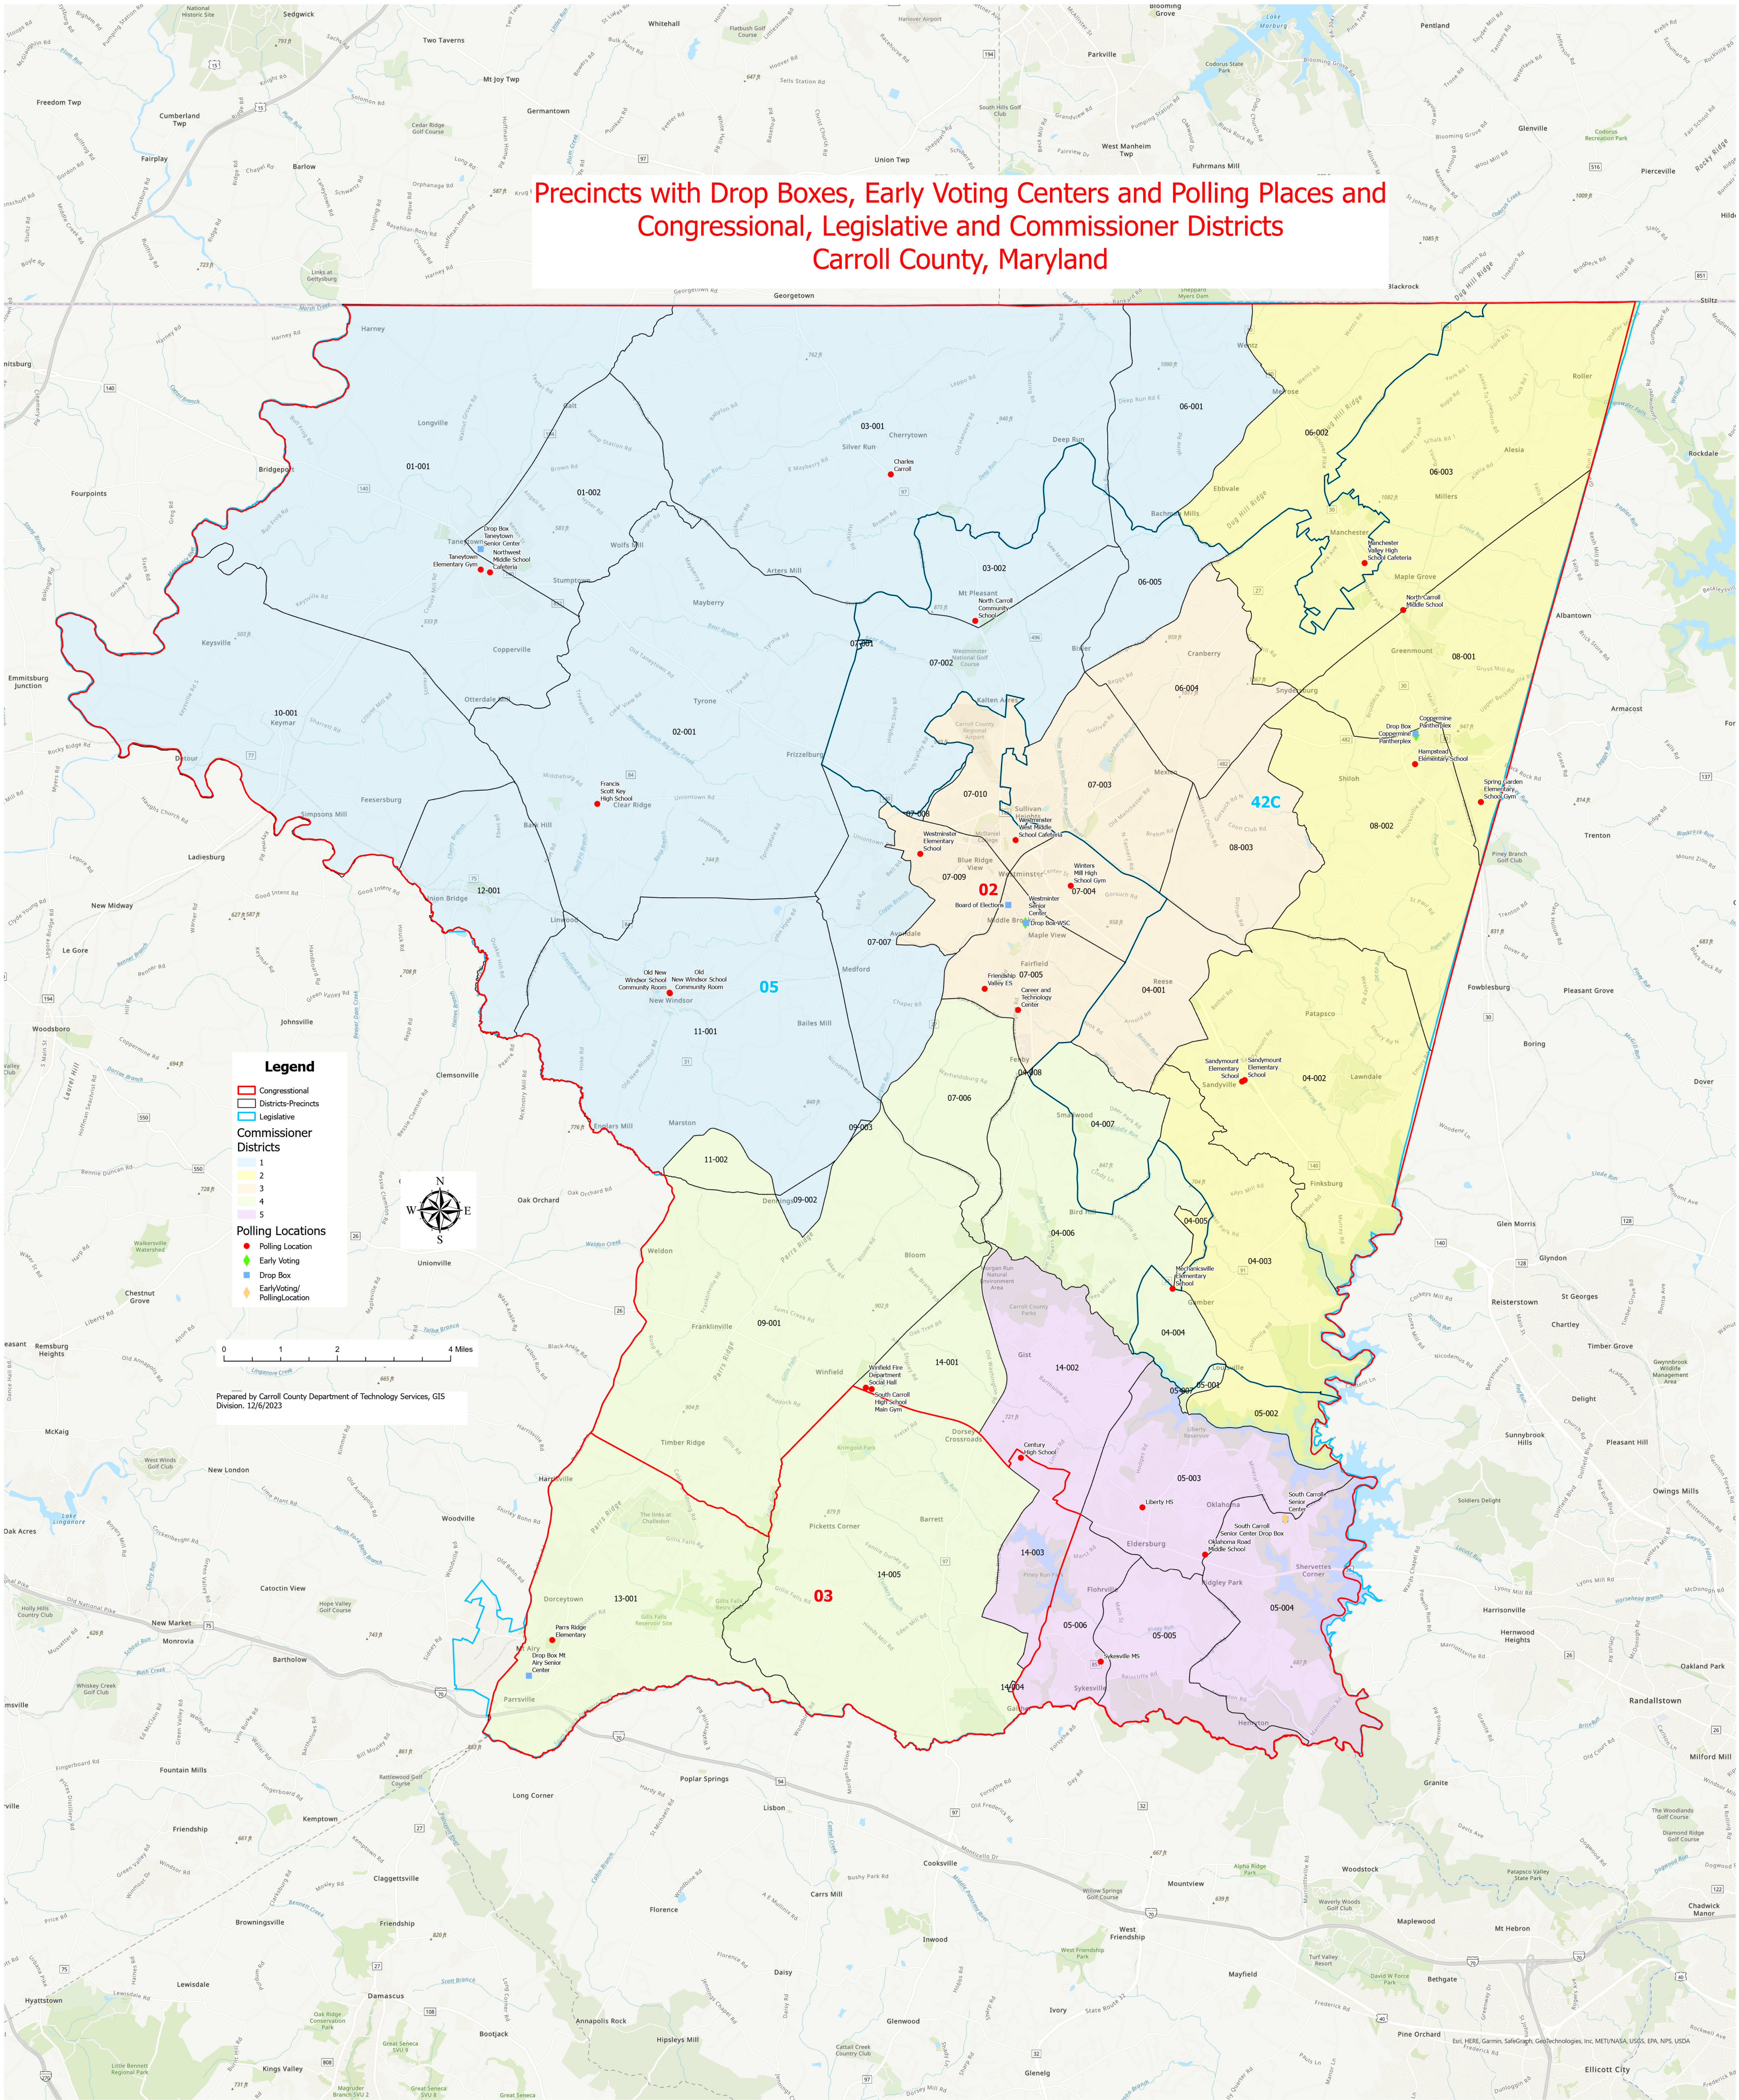

Precincts with Drop Boxes, Early Voting Centers and Polling Places and Congressional, Legislative and Commissioner Districts Carroll County, Maryland

Legend

- Congressional
- Districts-Precincts
- Legislative
- **Commissioner Districts**
- 1
- 2
- 3
- 4
- 5

Polling Locations

- Polling Location
- Early Voting
- Drop Box
- Early Voting/Polling Location