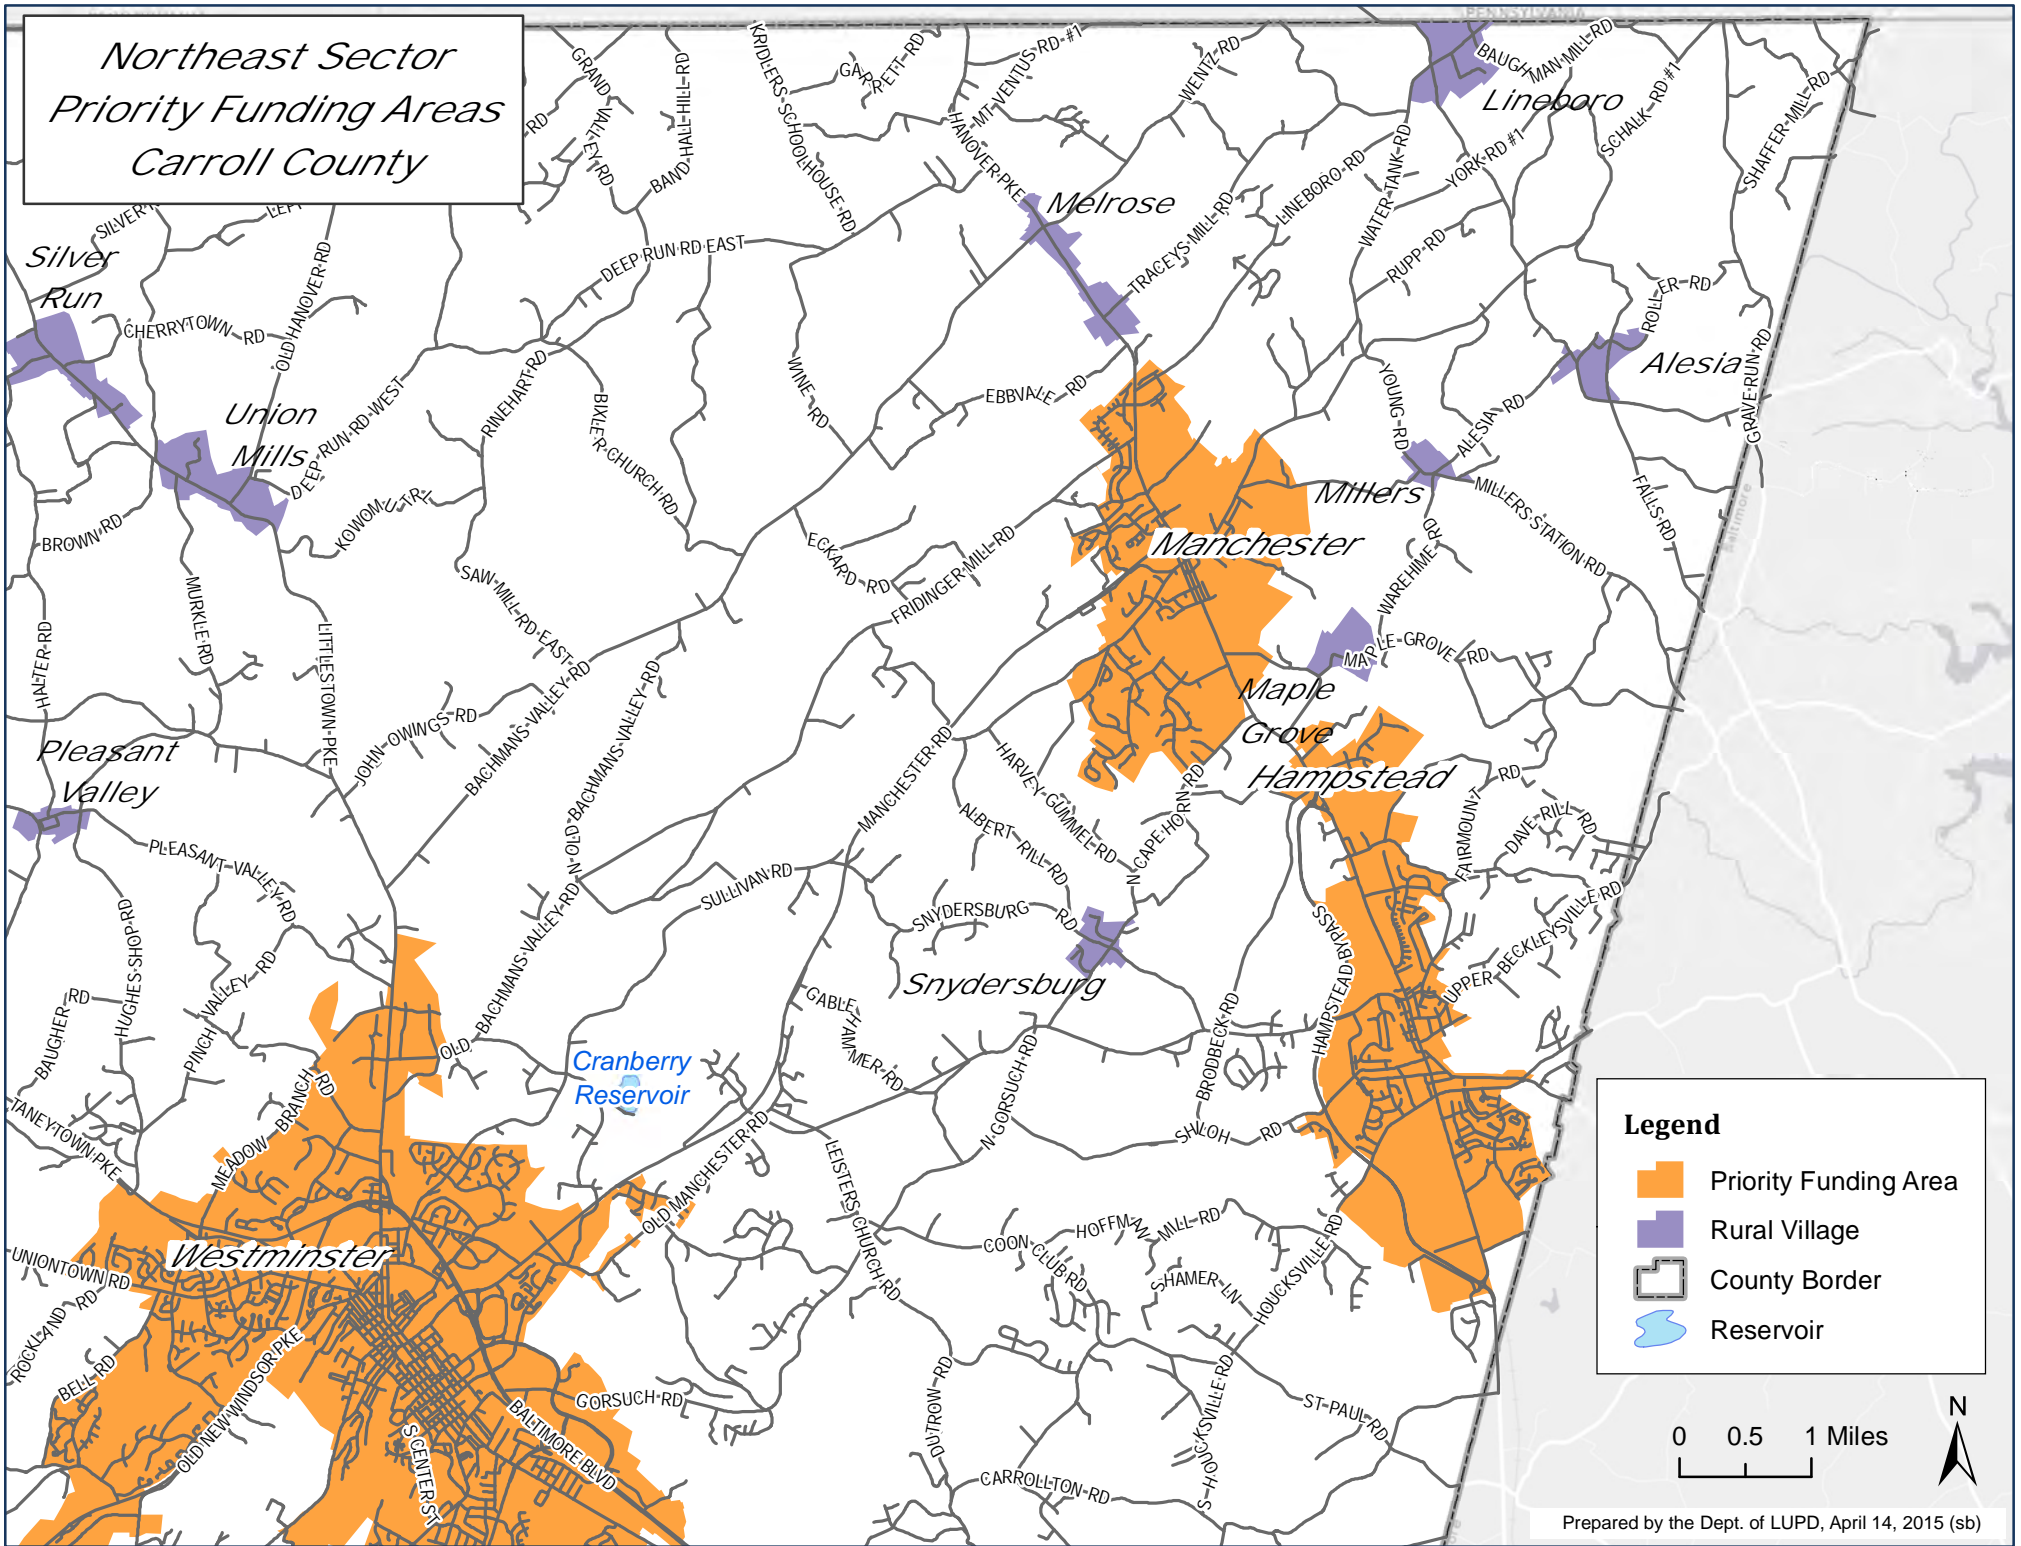

*Northeast Sector
Priority Funding Areas
Carroll County*

Legend

- Priority Funding Area
- Rural Village
- County Border
- Reservoir