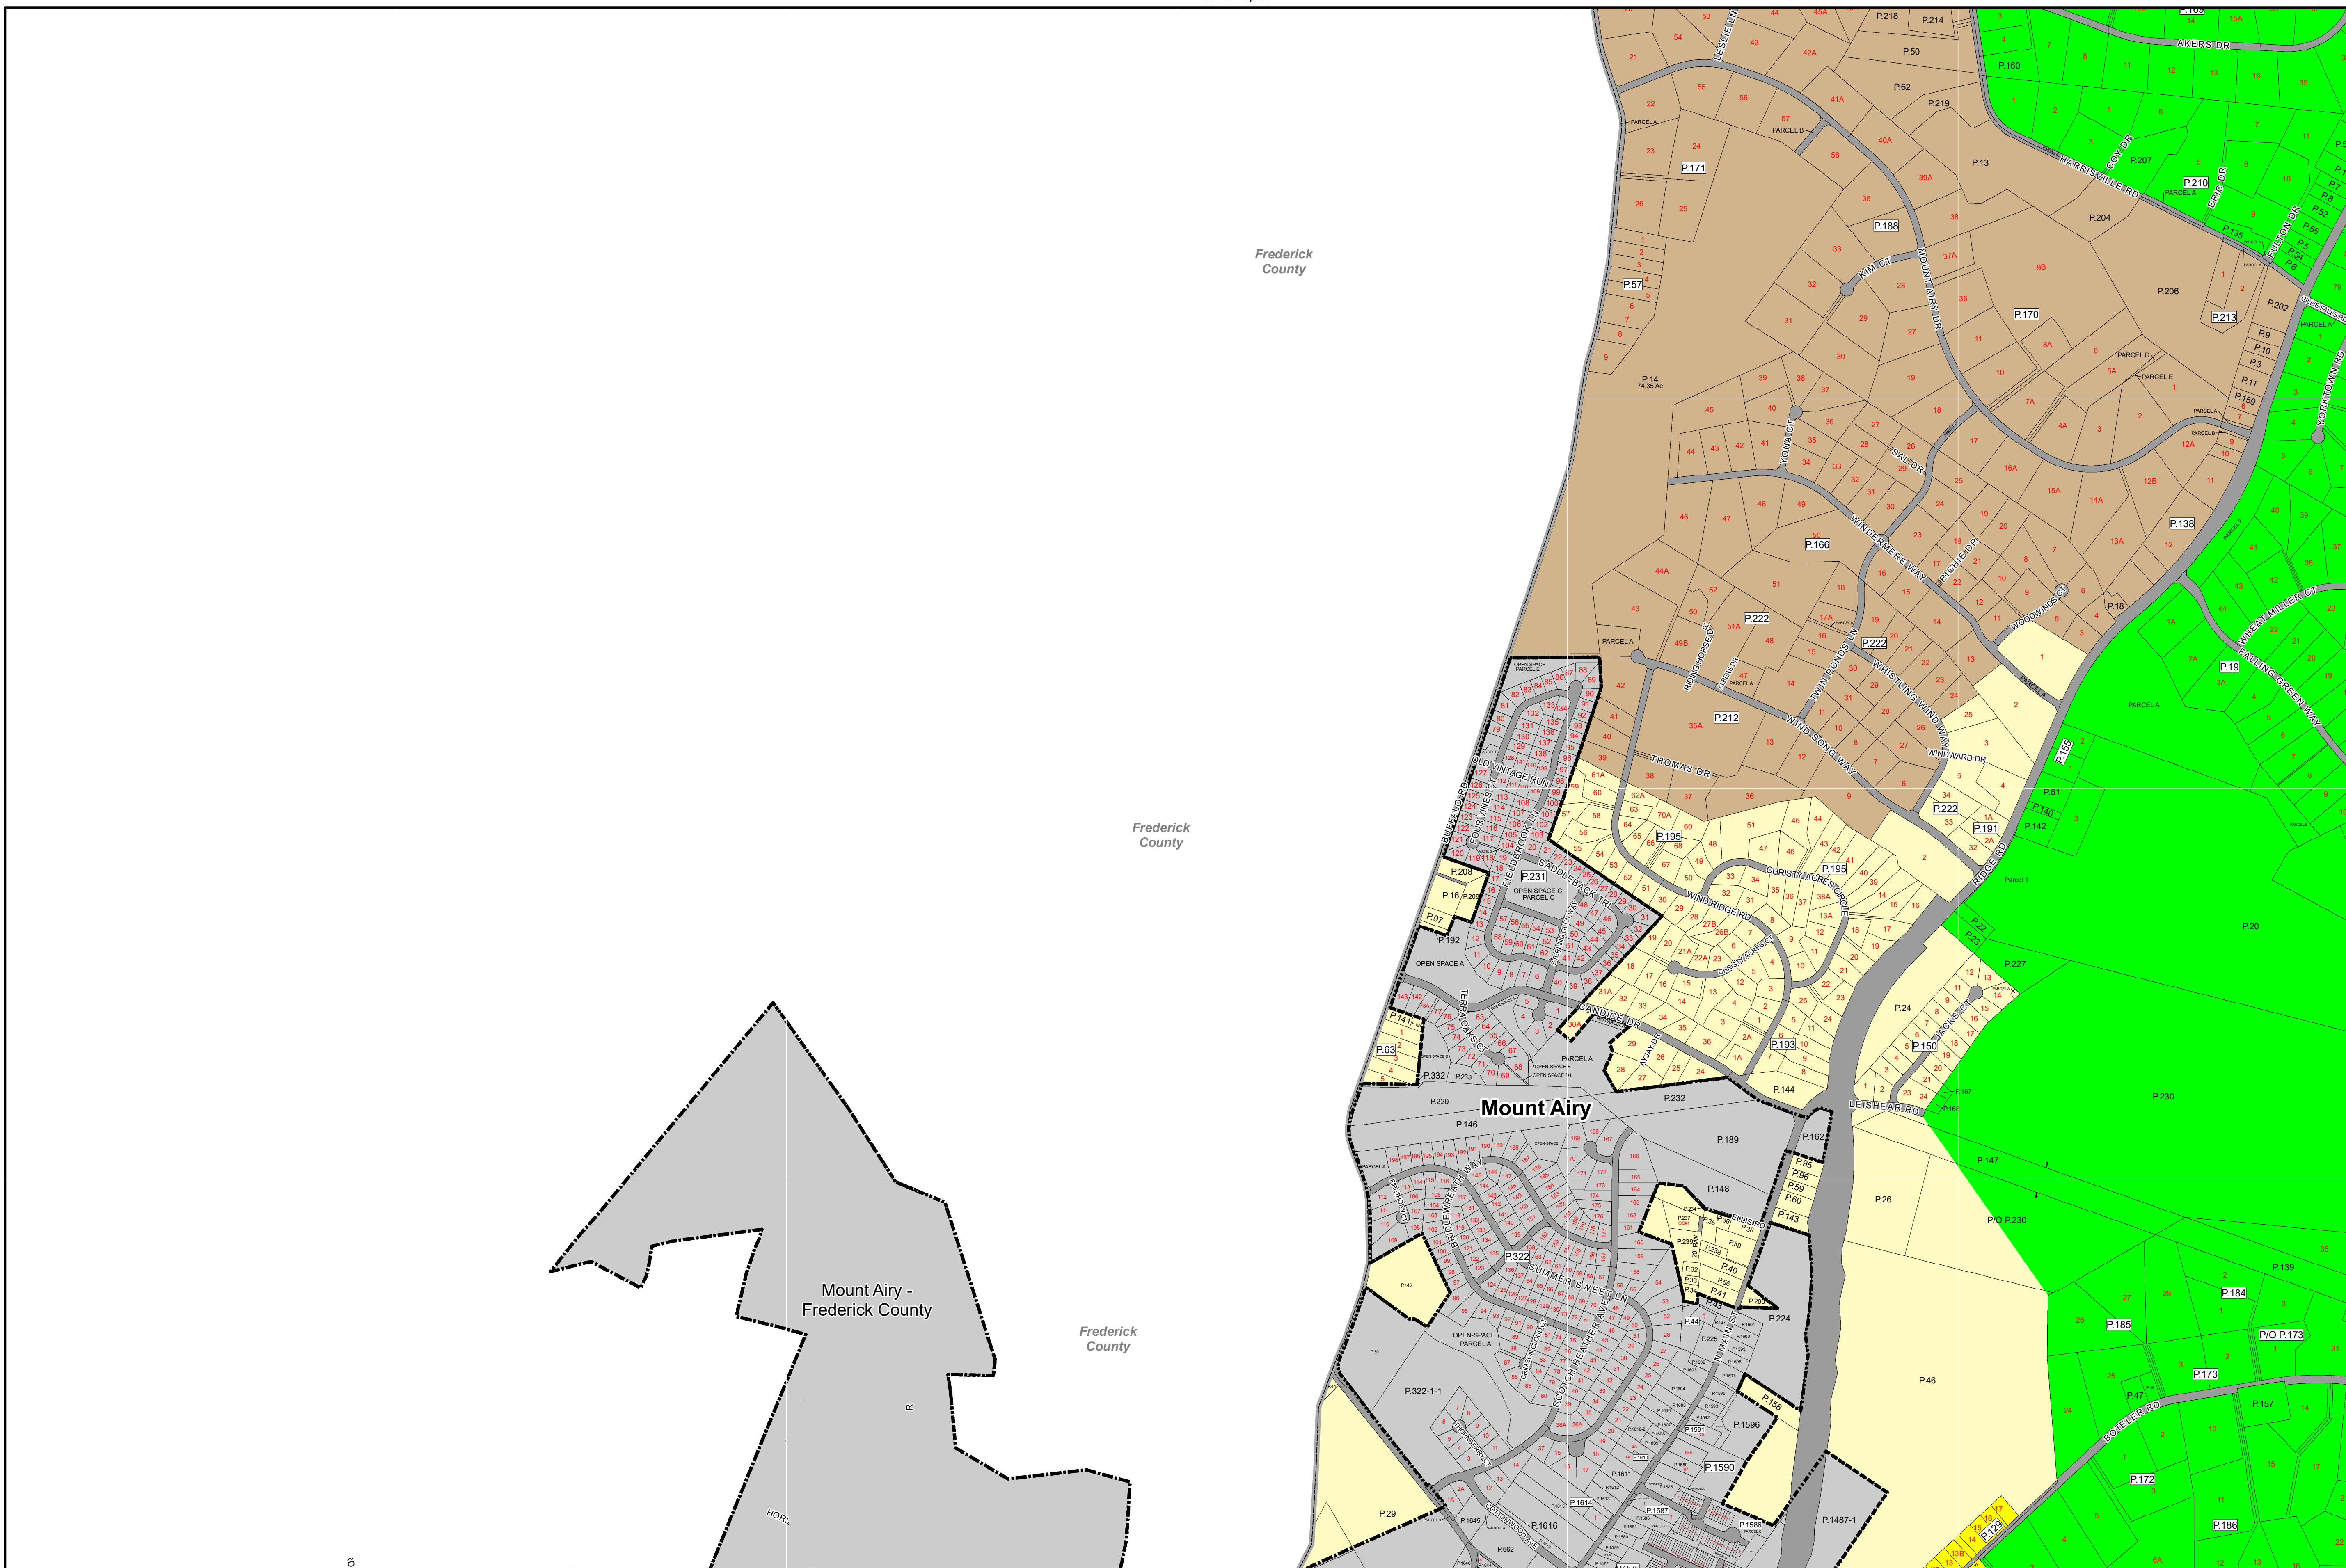

Zoning Map 70

Zoning Districts

Residential District

- R-40,000
- R-20,000
- R-10,000
- R-7,500

Commercial District

- C-1
- C-2
- C-3
- I-1
- I-2

- Employment Campus

Resource District

- Heritage
- Agriculture
- Conservation

Overlays

Mineral Resource Overlay

- MR (Recovery Area)
- VRA (Viable Resource Area)
- MRN (Notification Area)

Historic District Overlay

- Historic District Overlay

General

- County Border
- Corporate Limits
- Parcel Boundary
- Election District Boundary
- Railroad
- Rural Villages

Rev. #	MA #	Date	Description	Rev. #	MA #	Date	Description
9.				18.			
8.				17.			
7.	Res.1184-2023	3/30/2023	Annexation #45 (Full)	16.			
6.	Ord. 19-08	12/12/2019	Comprehensive Rezoning	15.			
5.	MA 268	2/22/2005	Annexation Mt. Airy	14.			
4.	MA 234	9/10/1998	Annexation #25 Mt. Airy	13.			
3.	MA 227	8/14/1995	Annexation #22 Mt. Airy	12.			
2.	MA 223	1/10/1995	Annexation #21 Mt. Airy	11.			
1.	MA 215	7/13/1992	Annexation #18 Mt. Airy	10.			

By Resolution of the County Commissioners of Carroll County, Maryland, a body corporate and politic of the State of Maryland

Edward C. Rothstein (COL, Ret.) President
Michael R. Guerin Commissioner

Kenneth A. Kiler Vice-President
Joseph A. Vigliotti Commissioner

Thomas S. Gordon III Commissioner

Map signed this _____ Day of _____, 20____

Attest:
Vivian Daly County Clerk

COUNTY COMMISSIONERS OF CARROLL COUNTY, MARYLAND

Zoning Map 70