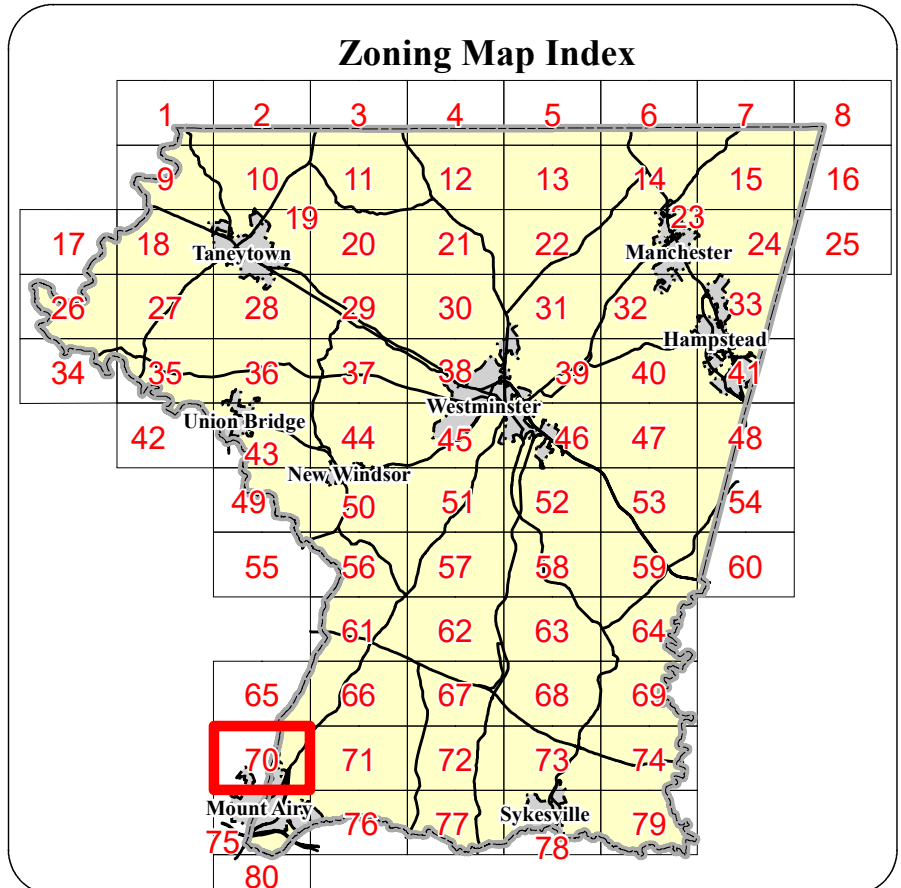

Zoning Map 70

Zoning Districts

Residential District

- R-40,000
- R-20,000
- R-10,000
- R-7,500

Commercial District

- C-1
- C-2
- C-3
- I-1
- I-2

- Employment Campus

Resource District

- Heritage
- Agriculture
- Conservation

Overlays

Mineral Resource Overlay

- MR (Recovery Area)
- VRA (Viable Resource Area)
- MRN (Notification Area)

Historic District Overlay

- Historic District Overlay

General

- County Border
- Corporate Limits
- Parcel Boundary
- Election District Boundary
- Railroad
- Rural Villages

Rev. #	MA #	Date	Description	Rev. #	MA #	Date	Description
9.				18.			
8.				17.			
7.	Res.1184-2023	3/30/2023	Annexation #45 (Full)	16.			
6.	Ord. 19-08	12/12/2019	Comprehensive Rezoning	15.			
5.	MA 268	2/22/2005	Annexation Mt. Airy	14.			
4.	MA 234	9/10/1998	Annexation #25 Mt. Airy	13.			
3.	MA 227	8/14/1995	Annexation #22 Mt. Airy	12.			
2.	MA 223	1/10/1995	Annexation #21 Mt. Airy	11.			
1.	MA 215	7/13/1992	Annexation #18 Mt. Airy	10.			

By Resolution of the County Commissioners of Carroll County, Maryland, a body corporate and politic of the State of Maryland

Edward C. Rothstein (COL, Ret.) President
Michael R. Guerin Commissioner

Kenneth A. Kiler Vice-President
Joseph A. Vigliotti Commissioner

Thomas S. Gordon III Commissioner

Map signed this _____ Day of _____, 20____

Attest:
Vivian Daly County Clerk

COUNTY COMMISSIONERS OF CARROLL COUNTY, MARYLAND

Zoning Map 70