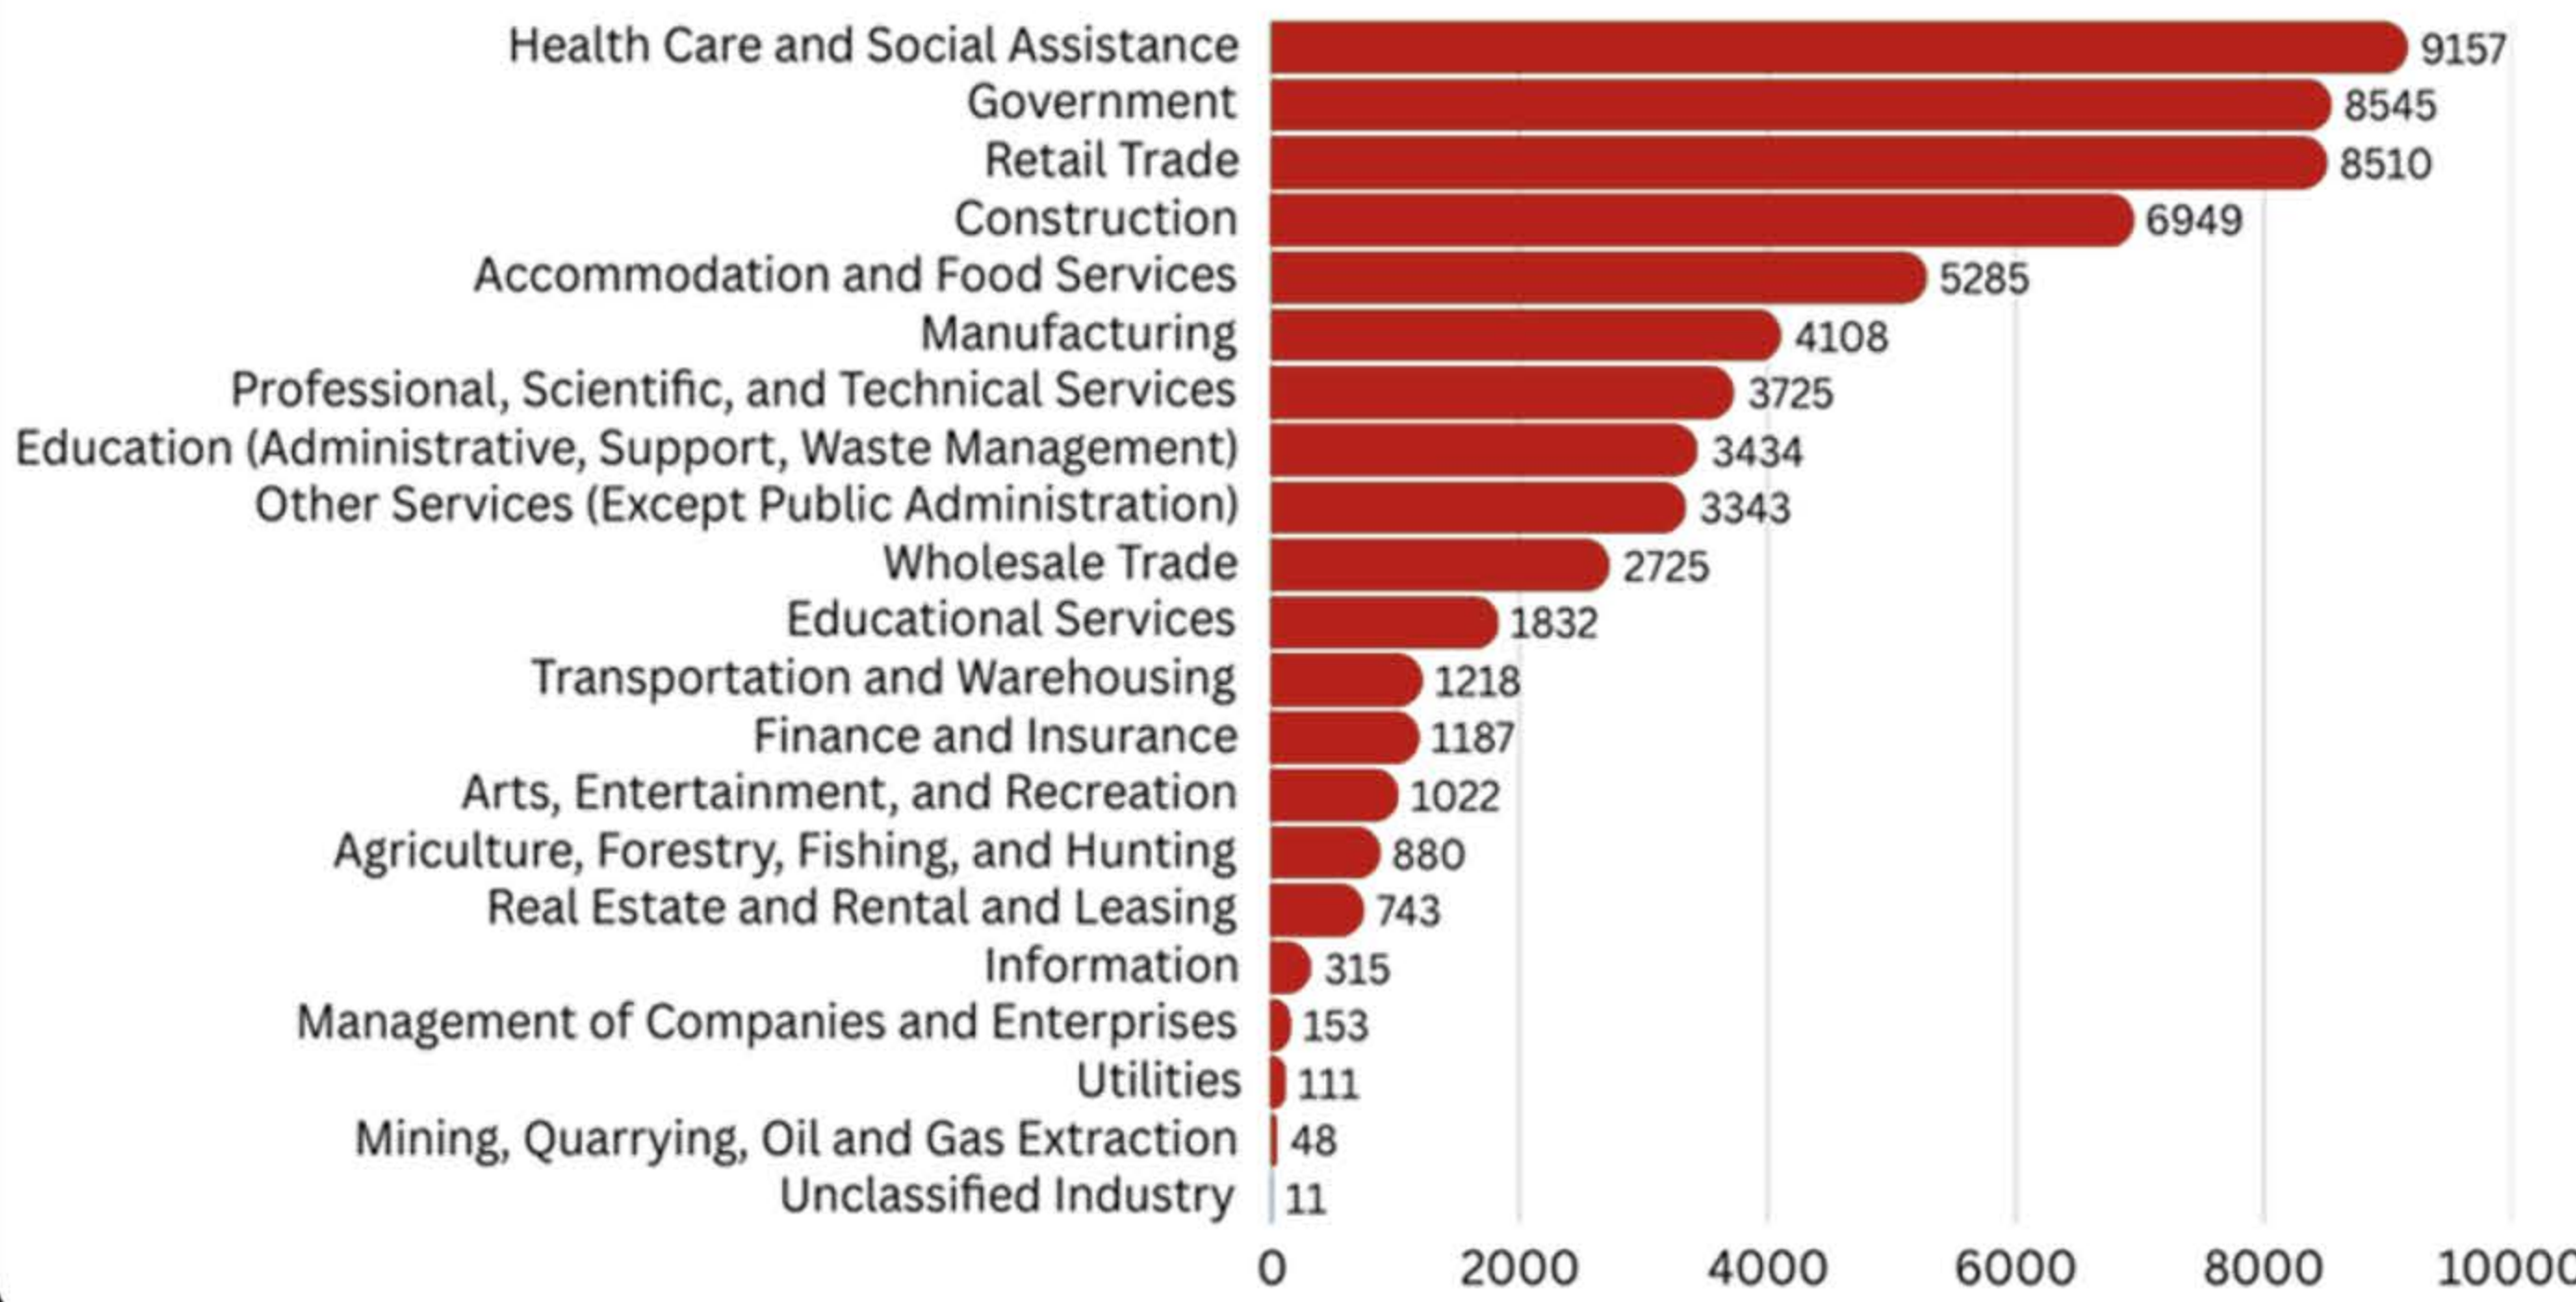

An Economy That Supports The Community

Carroll County Jobs by Industry (2021)

County Land Zoned for Employment

Baltimore Metropolitan Area Gross Domestic Product (2024)

Projected New Jobs by Decade

Commuting Patterns